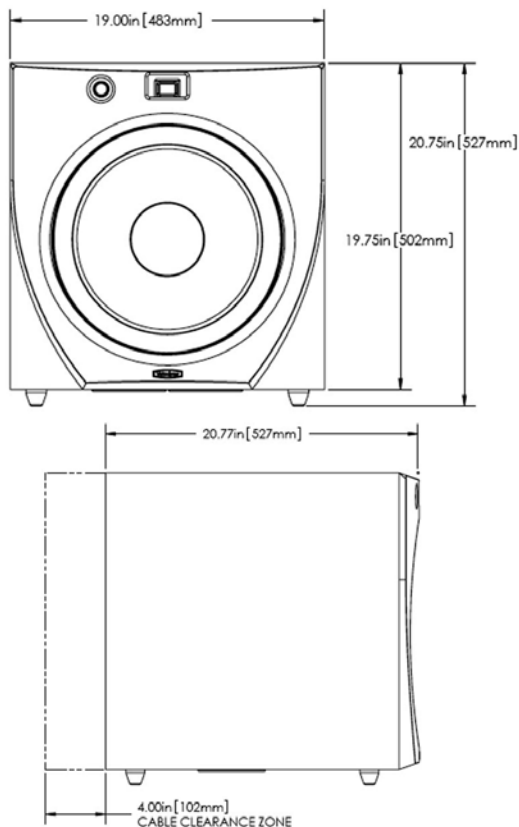

Digital Distortion Limiting system

SPECIFICATIONS

MODEL	EQ-Max15
Woofers	15" (38 cm) forward firing (12.7" piston diameter)
Amplifier: Class D	1500 watts Dynamic/ 750 watts RMS Power
Cabinet Design	Extended Excursion Down-firing port
Frequency Response	Overall (+/-3 dB) 14 - 240 Hz 23 - 120 Hz
Voice Coil	2.5" 4-Layer copper
Cone	Reinforced fiber
Magnet Weight	10.14 lbs
High-Pass Crossover	80 Hz*, 6 dB/octave
Low-Pass Crossover	40 - 135 Hz adjustable (12 dB octave, 24 dB ultimate)
Inputs	Gold plated line-level nickel plated speaker level
Outputs	Gold plated line-level nickel plated speaker level
Digital Phase	0, 90, 180, 270 degrees
Auto On/Off	Yes
Removable Grille	Yes
LED Display	Yes
Accessories	Mic, mic stand, remote control
Cabinet (H,W,D) (includes feet and grille)	21.5" x 19" x 21" (54.6 x 48.3 x 53.3 cm)
Warranty (parts/labor) (North America)	Three years (electronics) Five years (drivers)
Shipping Weight (approx.)	75 lbs. (34 Kg)